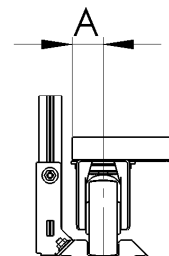

Supermarket

G3 – SW 52 – Aluminium

For trolleys with wheel width 50 mm maximum

Modular system

Single components for labeling Vertical modules

Please note for the "hanging"-design the height of the placard frame. "total length" = clearance requested plus height of placard frame

202255-L	_____	vertical module left	size A 60 mm
202255-R	_____	vertical module right	size A 60 mm
Please fill in the requested length in mm. ↑			

Example: **202255-L2100**
Vertical module left, height 2.100 mm