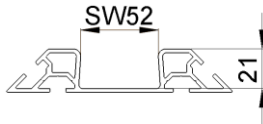

SUPERMARKET ALU GUIDE RAIL SYSTEM G3 Track 52 mm

Supermarket

G3 – SW 52 – Aluminium

For trolleys with wheel width
50 mm maximum

Modular system

Single components Connecting elements - stoppers