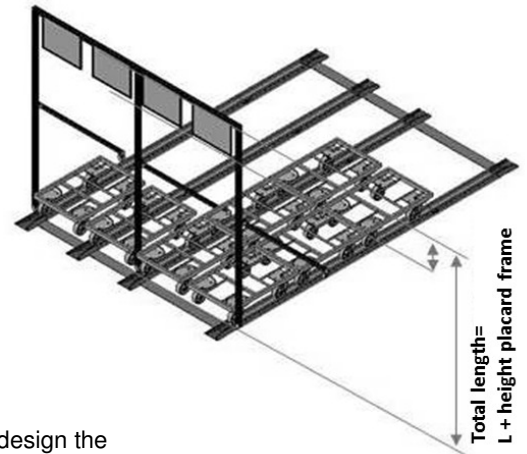

Supermarket

G3 – SW 52 – Aluminium

For trolleys with wheel width 50 mm maximum

Modular system

Single components for labeling Vertical modules

Please note for the "hanging"-design the height of the placard frame. "total length" = clearance requested plus height of placard frame

202255-L	_____	vertical module left	size A 60 mm
202255-R	_____	vertical module right	size A 60 mm
Please fill in the requested length in mm. ↑			

Example: **202255-L2100**
Vertical module left, height 2.100 mm