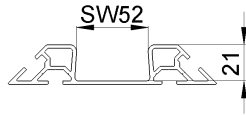

Supermarket

G3 – SW 52 – Aluminium

For trolleys with wheel width 50 mm maximum

Modular system

Single components for labeling Vertical modules

Please note for the "hanging"-design the height of the placard frame. "total length" = clearance requested plus height of placard frame