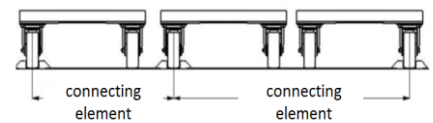

SUPERMARKET ALU GUIDE RAIL SYSTEM G3 Track 52 mm

Supermarket

G3 – SW 52 – Aluminium

For trolleys with wheel width
50 mm maximum

Modular system

Single components Connecting elements - stoppers

Item no.	Description	Remarks / trolley
201500-xxxx	connecting element inserted lengthwise	individually customized
201500-xxxx	connecting element inserted crosswise	individually customized