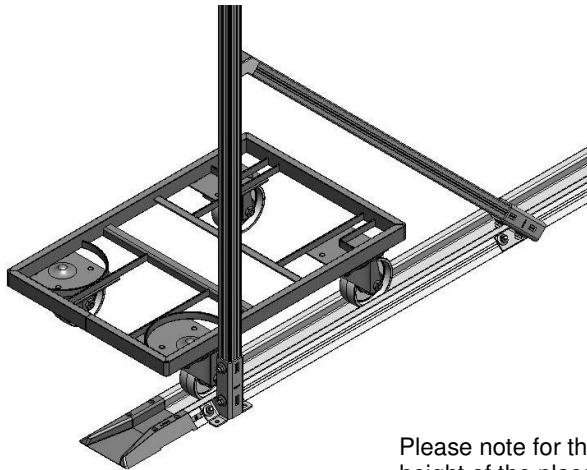

connecting element

139621	brake – brush – can be retrofitted	EBA – BREAD
202219-LI	ZB-stopper left	BBA – STOPP3
202219-RE	ZB-stopper right	BBA – STOPP3

brake – brush

stopper

SUPERMARKET ALU GUIDE RAIL SYSTEM G3 Track 52 mm

Supermarket

G3 – SW 52 – Aluminium

For trolleys with wheel width 50 mm maximum

Modular system

Single components for labeling Vertical modules

Please note for the "hanging"-design the height of the placard frame. "total length" = clearance requested plus height of placard frame

202255-L	_____	vertical module left	size A 60 mm
202255-R	_____	vertical module right	size A 60 mm
Please fill in the requested length in mm. ↑			

Example: **202255-L2100**
Vertical module left, height 2.100 mm