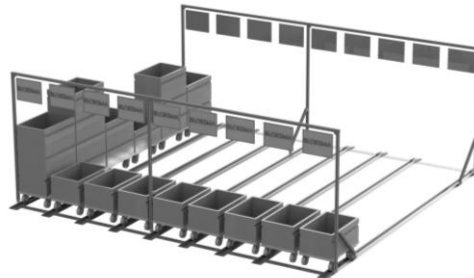

SUPERMARKET G3 – ALUMINIUM SYSTEM ALUMINIUM RAIL SYSTEM

G3 SW 52
Supermarket

Hanging from ceiling

Hanging via aluminium profile

Standing via aluminium profile

Standing via aluminium profile

Rotatable via aluminium profile

Possibilities of labeling:

SUPERMARKET ALU GUIDE RAIL SYSTEM G3

Track 52 mm

Supermarket

G3 – SW 52 – Aluminium

For trolleys with wheel width 50 mm maximum

Modular system

Single components: Entry elements

SUPERMARKET ALU GUIDE RAIL SYSTEM G3 Track 52 mm

Supermarket

G3 – SW 52 – Aluminium

For trolleys with wheel width
50 mm maximum

Modular system

Single components Connecting elements - stoppers

Item no.	Description	Remarks / trolley
201500-xxxx	connecting element inserted lengthwise	individually customized
201500-xxxx	connecting element inserted crosswise	individually customized

202255-L	_____	vertical module left	size A 60 mm
202255-R	_____	vertical module right	size A 60 mm
Please fill in the requested length in mm. ↑			

Example: **202255-L2100**
Vertical module left, height 2.100 mm