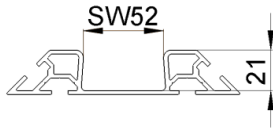

SUPERMARKET G3 – ALUMINIUM SYSTEM ALUMINIUM RAIL SYSTEM

G3 SW 52
Supermarket

Hanging from ceiling

Hanging via aluminium profile

Standing via aluminium profile

Standing via aluminium profile

Rotatable via aluminium profile

Possibilities of labeling:

SUPERMARKET ALU GUIDE RAIL SYSTEM G3

Track 52 mm

Supermarket

G3 – SW 52 – Aluminium

For trolleys with wheel width 50 mm maximum

Modular system

Single components: Entry elements

202255-L	_____	vertical module left	size A 60 mm
202255-R	_____	vertical module right	size A 60 mm
Please fill in the requested length in mm. ↑			

Example: **202255-L2100**
Vertical module left, height 2.100 mm