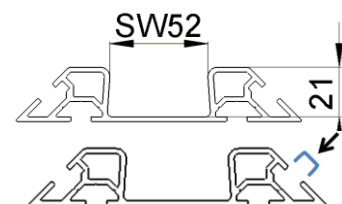

Possibilities of labeling:

SUPERMARKET ALU GUIDE RAIL SYSTEM G3

Track 52 mm

Supermarket

G3 – SW 52 – Aluminium

For trolleys with wheel width 50 mm maximum

Modular system

Single components: Entry elements

Guide rails Encryption:

Example: **148448-0800** Aluminium guide rail with the length 800 mm, anodized

Item no.	Length	Model
148448-xxxxx	— — — — ↑ ↑ ↑ ↑	— ↑
	Please fill in the required length in mm of the rail.	A = anodized E = yellow similar RAL 1021
132917	cover profile for guide rail 8 mm groove	

SUPERMARKET ALU GUIDE RAIL SYSTEM G3 Track 52 mm

Supermarket

G3 – SW 52 – Aluminium

For trolleys with wheel width
50 mm maximum

Modular system

Single components Connecting elements - stoppers

Item no.	Description	Remarks / trolley
201500-xxxx	connecting element inserted lengthwise	individually customized
201500-xxxx	connecting element inserted crosswise	individually customized

202255-L	_____	vertical module left	size A 60 mm
202255-R	_____	vertical module right	size A 60 mm
Please fill in the requested length in mm. ↑			

Example: **202255-L2100**
Vertical module left, height 2.100 mm