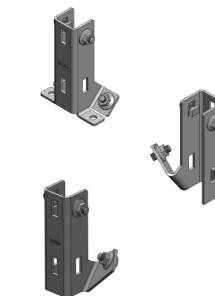

202255-L	_____	vertical module left	size A 60 mm
202255-R	_____	vertical module right	size A 60 mm
Please fill in the requested length in mm. ↑			

Example: **202255-L2100**
Vertical module left, height 2.100 mm

Please contact us if your trolley size A is not listed so that we can design and offer your appropriate vertical module

SUPERMARKET ALU GUIDE RAIL SYSTEM G3

Track 52 mm

Supermarket

G3 – SW 52 – Aluminium

For trolleys with wheel width 50 mm maximum

Modular system

Single components for labeling Vertical modules and aluminium profiles

Item no.	Description	Model
202256-V	profile holder front	BBA – PRHD
202256-L	profile holder left	BBA – PRHD
202256-R	profile holder right	BBA – PRHD