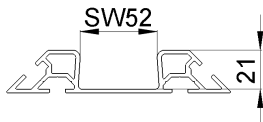

Supermarket

G3 – SW 52 – Aluminium

For trolleys with wheel width 50 mm maximum

Modular system

Single components for labeling Vertical modules

Please note for the "hanging"-design the height of the placard frame. "total length" = clearance requested plus height of placard frame

202255-L	_____	vertical module left	size A 60 mm
202255-R	_____	vertical module right	size A 60 mm
Please fill in the requested length in mm. ↑			

Example: **202255-L2100**
Vertical module left, height 2.100 mm

Please contact us if your trolley size A is not listed so that we can design and offer your appropriate vertical module

SUPERMARKET ALU GUIDE RAIL SYSTEM G3

Track 52 mm

Supermarket

G3 – SW 52 – Aluminium

For trolleys with wheel width 50 mm maximum