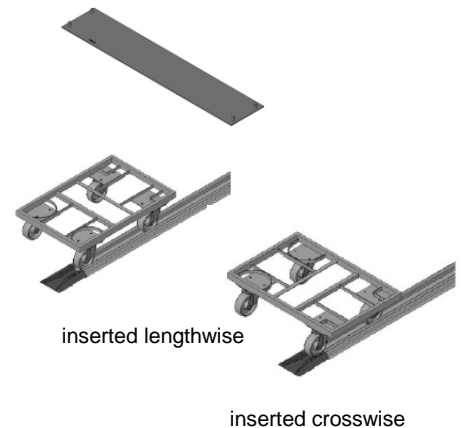

Possibilities of labeling:

SUPERMARKET ALU GUIDE RAIL SYSTEM G3

Track 52 mm

Supermarket

G3 – SW 52 – Aluminium

For trolleys with wheel width 50 mm maximum

Modular system

Single components: Entry elements

Guide rails Encryption:

Example: **148448-0800** Aluminium guide rail with the length 800 mm, anodized

Item no.	Length	Model
148448-xxxxx	— — — — ↑ ↑ ↑ ↑	— ↑
	Please fill in the required length in mm of the rail.	A = anodized E = yellow similar RAL 1021
132917	cover profile for guide rail 8 mm groove	

SUPERMARKET ALU GUIDE RAIL SYSTEM G3 Track 52 mm

Supermarket

G3 – SW 52 – Aluminium

For trolleys with wheel width
50 mm maximum

Modular system

Single components Connecting elements - stoppers

Item no.	Description	Remarks / trolley
201500-xxxx	connecting element inserted lengthwise	individually customized
201500-xxxx	connecting element inserted crosswise	individually customized

Item no.	Description	Model
141427-0050A	return stop 10 mm	EBA – RSEOD
144417-0050A	return stop 6 mm	EBA – RSEOD
138759	connecting element guide rails	BBA – LASCD

return stop

Item no.	Description	Model
200400	end stop rail	BBA – ABRLD