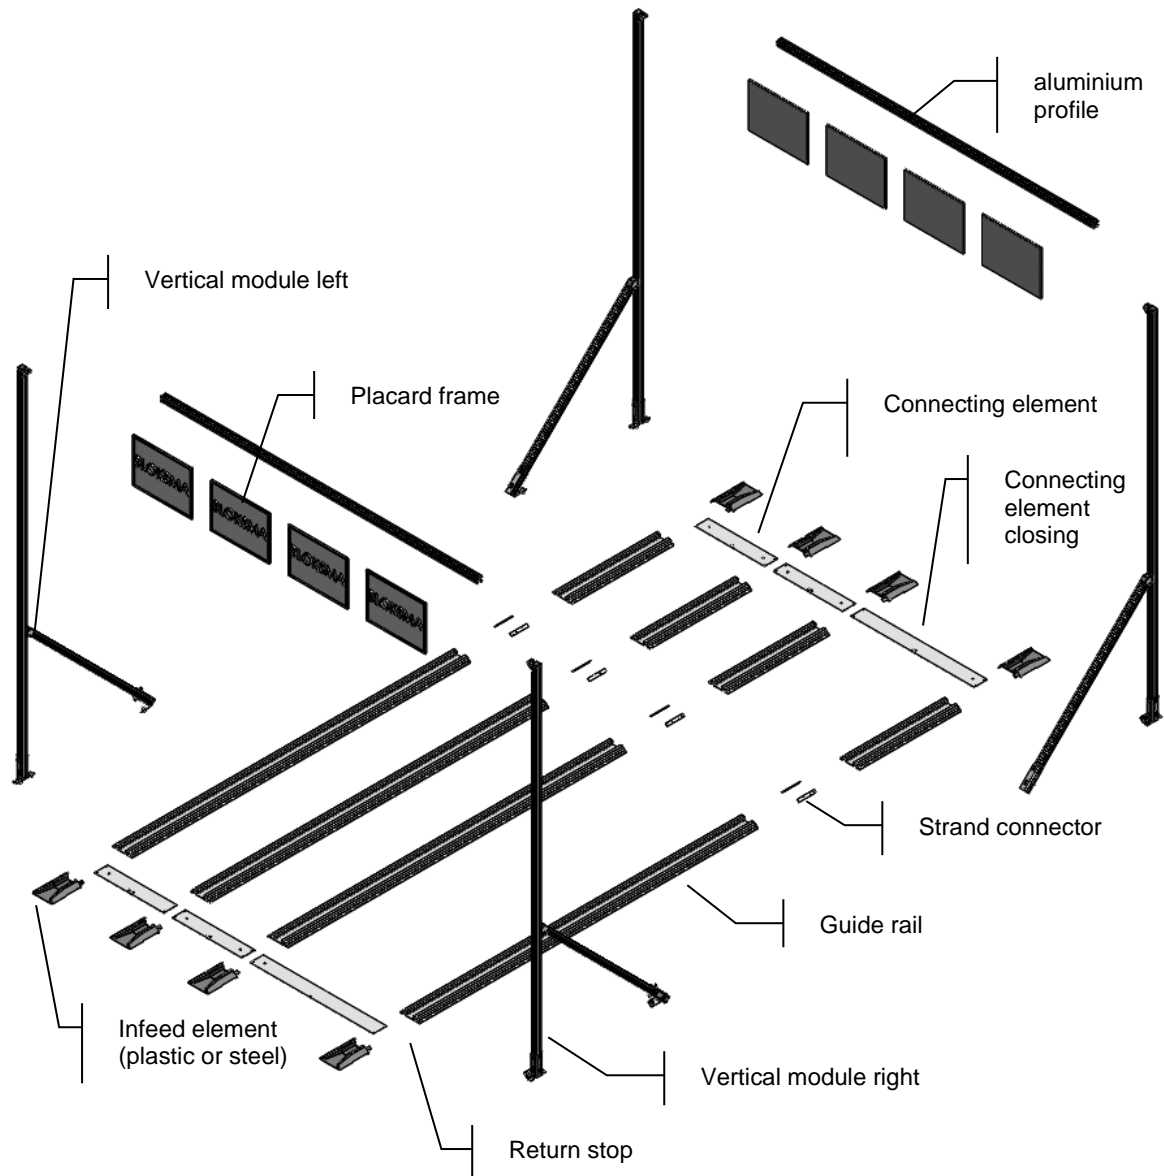

SUPERMARKET G3 – ALUMINIUM SYSTEM ALUMINIUM RAIL SYSTEM

G3 SW 52
Supermarket

Hanging from ceiling

Hanging via aluminium profile

Standing via aluminium profile

Standing via aluminium profile

Rotatable via aluminium profile

Possibilities of labeling:

SUPERMARKET ALU GUIDE RAIL SYSTEM G3

Track 52 mm

Supermarket

G3 – SW 52 – Aluminium

For trolleys with wheel width 50 mm maximum

Modular system

Single components: Entry elements

SUPERMARKET ALU GUIDE RAIL SYSTEM G3 Track 52 mm

Supermarket

G3 – SW 52 – Aluminium

For trolleys with wheel width
50 mm maximum

Modular system

Single components Connecting elements - stoppers

Item no.	Description	Remarks / trolley
201500-xxxx	connecting element inserted lengthwise	individually customized
201500-xxxx	connecting element inserted crosswise	individually customized

connecting element

139621	brake – brush – can be retrofitted	EBA – BREAD
202219-LI	ZB-stopper left	BBA – STOPP3
202219-RE	ZB-stopper right	BBA – STOPP3

brake – brush

stopper

SUPERMARKET ALU GUIDE RAIL SYSTEM G3 Track 52 mm