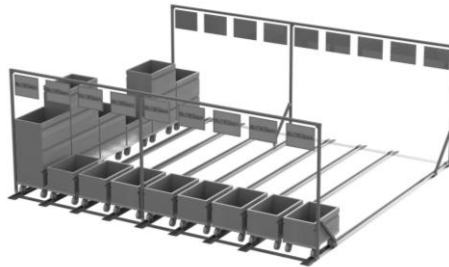

Possibilities of labeling:

SUPERMARKET ALU GUIDE RAIL SYSTEM G3

Track 52 mm

Supermarket

G3 – SW 52 – Aluminium

For trolleys with wheel width 50 mm maximum

Modular system

Single components: Entry elements

SUPERMARKET ALU GUIDE RAIL SYSTEM G3 Track 52 mm

Supermarket

G3 – SW 52 – Aluminium

For trolleys with wheel width
50 mm maximum

Modular system

Single components Connecting elements - stoppers

Item no.	Description	Remarks / trolley
201500-xxxx	connecting element inserted lengthwise	individually customized
201500-xxxx	connecting element inserted crosswise	individually customized