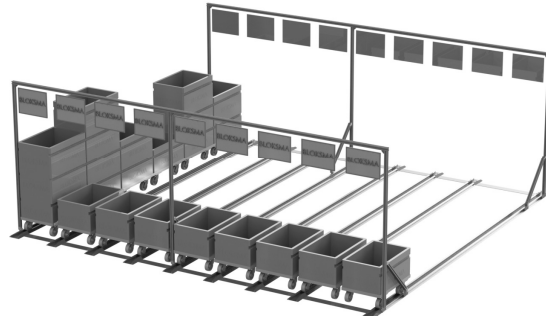

Supermarket

G3 – SW 52 – Aluminium

For trolleys with wheel width 50 mm maximum

Modular system

Single components for labeling Vertical modules

Please note for the "hanging"-design the height of the placard frame. "total length" = clearance requested plus height of placard frame

202255-L	_____	vertical module left	size A 60 mm
202255-R	_____	vertical module right	size A 60 mm
Please fill in the requested length in mm. ↑			

Example: **202255-L2100**
Vertical module left, height 2.100 mm

Please contact us if your trolley size A is not listed so that we can design and offer your appropriate vertical module

SUPERMARKET ALU GUIDE RAIL SYSTEM G3

Track 52 mm

Supermarket

G3 – SW 52 – Aluminium

For trolleys with wheel width 50 mm maximum