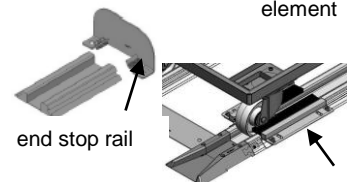

Item no.	Description	Model
200400	end stop rail	BBA – ABRLD

connecting element