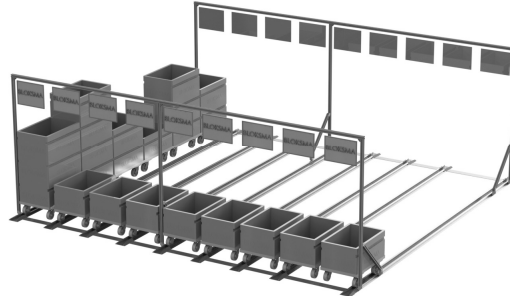

connecting element

139621	brake – brush – can be retrofitted	EBA – BREAD
202219-LI	ZB-stopper left	BBA – STOPP3
202219-RE	ZB-stopper right	BBA – STOPP3

brake – brush

stopper

SUPERMARKET ALU GUIDE RAIL SYSTEM G3 Track 52 mm

Supermarket

G3 – SW 52 – Aluminium

For trolleys with wheel width 50 mm maximum

Modular system

Single components for labeling Vertical modules

Please note for the "hanging"-design the height of the placard frame. "total length" = clearance requested plus height of placard frame

202255-L	_____	vertical module left	size A 60 mm
202255-R	_____	vertical module right	size A 60 mm
Please fill in the requested length in mm. ↑			

Example: **202255-L2100**
Vertical module left, height 2.100 mm